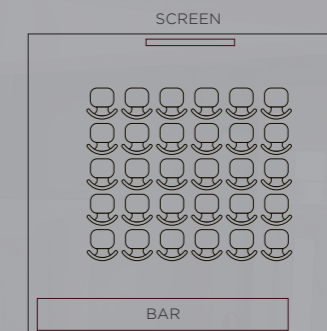

Alternatively our exclusive Whisky&Rum situated on our lower level makes the perfect intimate space for that special occasion.

For event and room hire contact us
info@bondnorwich.com or 07940 909444

Theatre Style

U-shape

Boardroom

THEATRE-STYLE

CAPACITY:
40 SEATED

IDEAL FOR:
CONFERENCES

U-SHAPE

CAPACITY:
30 SEATED

IDEAL FOR:
WEDDINGS

BOARDROOM

CAPACITY:
16 SEATED

IDEAL FOR:
BUSINESS MEETINGS

THE ROOM CAN ALSO OFFER A STANDING CAPACITY OF 110

"BOND IS A STUNNING AND PERFECTLY SITUATED VENUE IN THE HEART OF THE CITY. IT'S A REALLY FLEXIBLE SPACE PERFECT FOR CORPORATE AND SOCIAL EVENTS, OFFERING FIRST CLASS SERVICE AND ATTENTION TO DETAIL IN THE LEAD UP TO THE EVENT AND DURING THE EVENT ITSELF. I WOULD RECOMMEND HOLDING ANY EVENT THERE, THE TEAM ARE BEST IN CLASS"