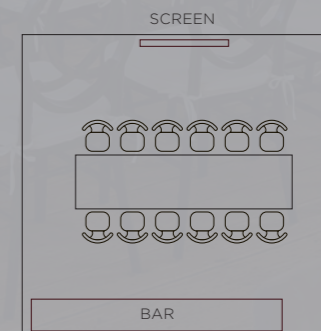

U-shape

Boardroom

THEATRE-STYLE

CAPACITY:
40 SEATED

IDEAL FOR:
CONFERENCE

U-SHAPE

CAPACITY:
30 SEATED

IDEAL FOR:
WEDDINGS

BOARDROOM

CAPACITY:
16 SEATED

IDEAL FOR:
BUSINESS MEETINGS

THE ROOM CAN ALSO OFFER A STANDING CAPACITY OF 110

THEATRE-STYLE

CAPACITY:
40 SEATED

IDEAL FOR: CONFERENCES

U-SHAPE

CAPACITY:
30 SEATED

IDEAL FOR: WEDDINGS

BOARDROOM

CAPACITY:
16 SEATED

IDEAL FOR: BUSINESS MEETINGS

"BOND IS A STUNNING AND PERFECTLY SITUATED VENUE IN THE HEART OF THE CITY. IT'S A REALLY FLEXIBLE SPACE PERFECT FOR CORPORATE AND SOCIAL EVENTS, OFFERING FIRST CLASS SERVICE AND ATTENTION TO DETAIL IN THE LEAD UP TO THE EVENT AND DURING THE EVENT ITSELF. I WOULD RECOMMEND HOLDING ANY EVENT THERE, THE TEAM ARE BEST IN CLASS"