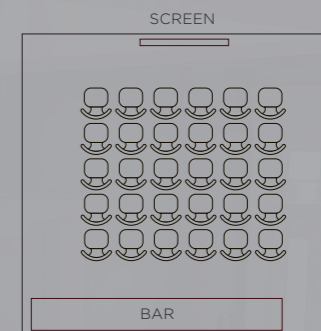

Alternatively our exclusive Whisky&Rum situated on our lower level makes the perfect intimate space for that special occasion.

For event and room hire contact us
info@bondnorwich.com or 07940 909444

Theatre Style

U-shape

Boardroom

THEATRE-STYLE

CAPACITY:
40 SEATED

IDEAL FOR:
CONFERENCE

U-SHAPE

CAPACITY:
30 SEATED

IDEAL FOR:
WEDDINGS

BOARDROOM

CAPACITY:
16 SEATED

IDEAL FOR:
BUSINESS MEETINGS

THE ROOM CAN ALSO OFFER A STANDING CAPACITY OF 110

THEATRE-STYLE

CAPACITY:
40 SEATED

IDEAL FOR: CONFERENCES

U-SHAPE

CAPACITY:
30 SEATED

IDEAL FOR: WEDDINGS

BOARDROOM

CAPACITY:
16 SEATED

IDEAL FOR: BUSINESS MEETINGS

"BOND IS A STUNNING AND PERFECTLY SITUATED VENUE IN THE HEART OF THE CITY. IT'S A REALLY FLEXIBLE SPACE PERFECT FOR CORPORATE AND SOCIAL EVENTS, OFFERING FIRST CLASS SERVICE AND ATTENTION TO DETAIL IN THE LEAD UP TO THE EVENT AND DURING THE EVENT ITSELF. I WOULD RECOMMEND HOLDING ANY EVENT THERE, THE TEAM ARE BEST IN CLASS"