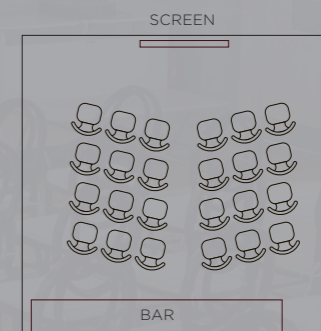

U-shape

Boardroom

THEATRE-STYLE

CAPACITY:
40 SEATED

IDEAL FOR:
CONFERENCE

U-SHAPE

CAPACITY:
30 SEATED

IDEAL FOR:
WEDDINGS

BOARDROOM

CAPACITY:
16 SEATED

IDEAL FOR:
BUSINESS MEETINGS

THE ROOM CAN ALSO OFFER A STANDING CAPACITY OF 110

THEATRE-STYLE

CAPACITY:
40 SEATED

IDEAL FOR: CONFERENCES

U-SHAPE

CAPACITY:
30 SEATED

IDEAL FOR: WEDDINGS

BOARDROOM

CAPACITY:
16 SEATED

IDEAL FOR: BUSINESS MEETINGS

"BOND IS A STUNNING AND PERFECTLY SITUATED VENUE IN THE HEART OF THE CITY. IT'S A REALLY FLEXIBLE SPACE PERFECT FOR CORPORATE AND SOCIAL EVENTS, OFFERING FIRST CLASS SERVICE AND ATTENTION TO DETAIL IN THE LEAD UP TO THE EVENT AND DURING THE EVENT ITSELF. I WOULD RECOMMEND HOLDING ANY EVENT THERE, THE TEAM ARE BEST IN CLASS"