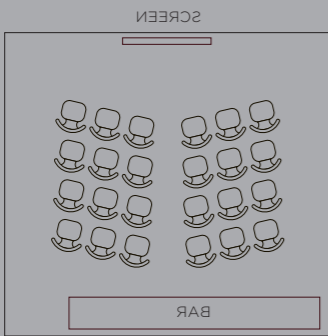

U-shape

Boardroom

THEATRE-STYLE

CAPACITY:
40 SEATED

IDEAL FOR:
CONFERENCE

U-SHAPE

CAPACITY:
30 SEATED

IDEAL FOR:
WEDDINGS

BOARDROOM

CAPACITY:
16 SEATED

IDEAL FOR:
BUSINESS MEETINGS

THE ROOM CAN ALSO OFFER A STANDING CAPACITY OF 110

THEATRE-STYLE

CAPACITY:
40 SEATED

IDEAL FOR: CONFERENCES

U-SHAPE

CAPACITY:
30 SEATED

IDEAL FOR: WEDDINGS

BOARDROOM

CAPACITY:
16 SEATED

IDEAL FOR: BUSINESS MEETINGS

"BOND IS A STUNNING AND PERFECTLY SITUATED VENUE IN THE HEART OF THE CITY. IT'S A REALLY FLEXIBLE SPACE PERFECT FOR CORPORATE AND SOCIAL EVENTS, OFFERING FIRST CLASS SERVICE AND ATTENTION TO DETAIL IN THE LEAD UP TO THE EVENT AND DURING THE EVENT ITSELF. I WOULD RECOMMEND HOLDING ANY EVENT THERE, THE TEAM ARE BEST IN CLASS"